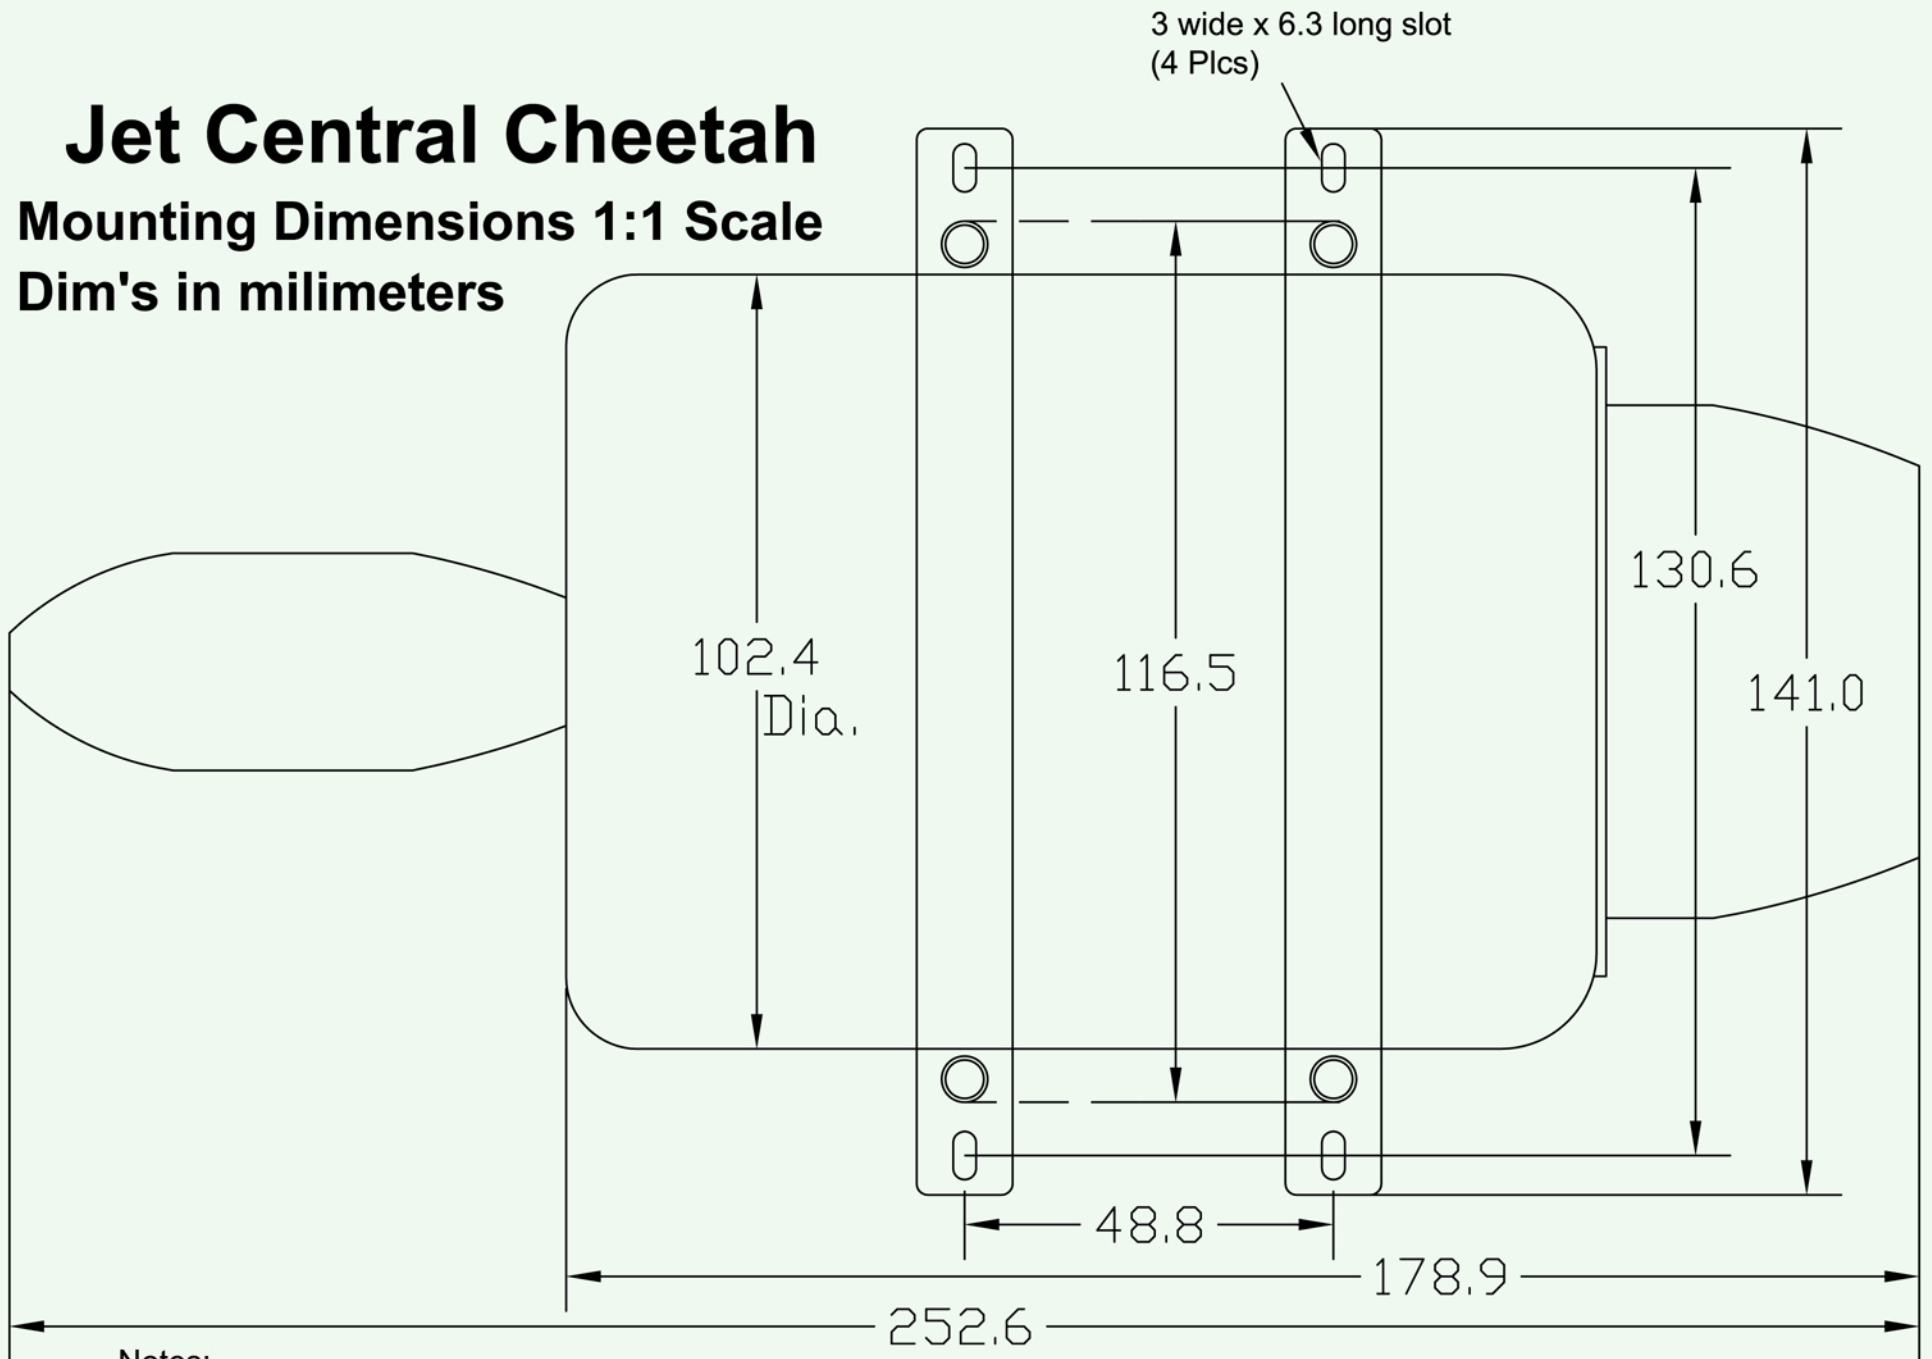

Jet Central Cheetah

Mounting Dimensions 1:1 Scale

Dim's in millimeters

Notes:

Pipe Diameter: 80 Max., 70 Min.

Distance from Tail Cone to pipe opening 30 Max, 20 Min.